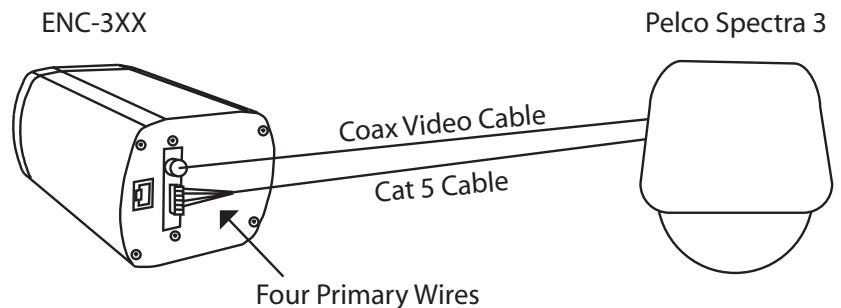

Not the average surveillance camera

The e-Watch DOM-124 combines a Pelco Spectra III pendant camera (SD53CBWPG-E0) with an e-Watch ENC-3XX encoder. This combination gives the user the best of both worlds. The Spectra III has an integrated 23-power zoom lens that can be controlled by the user. There are two modes of operation – color standard mode to use during daytime lighting conditions (down to .08 lux) and monochrome high-sensitivity mode to use during low-light conditions (down to .013 lux – quarter moon light). This camera can also be used in total darkness with the addition of an infrared illuminator (available through third parties).

Room to grow

The e-Watch encoder, attached to the Pelco camera, is equipped with three expansion slots that allow users to enhance the functionality of the camera.

†Technical Specifications subject to change without notice